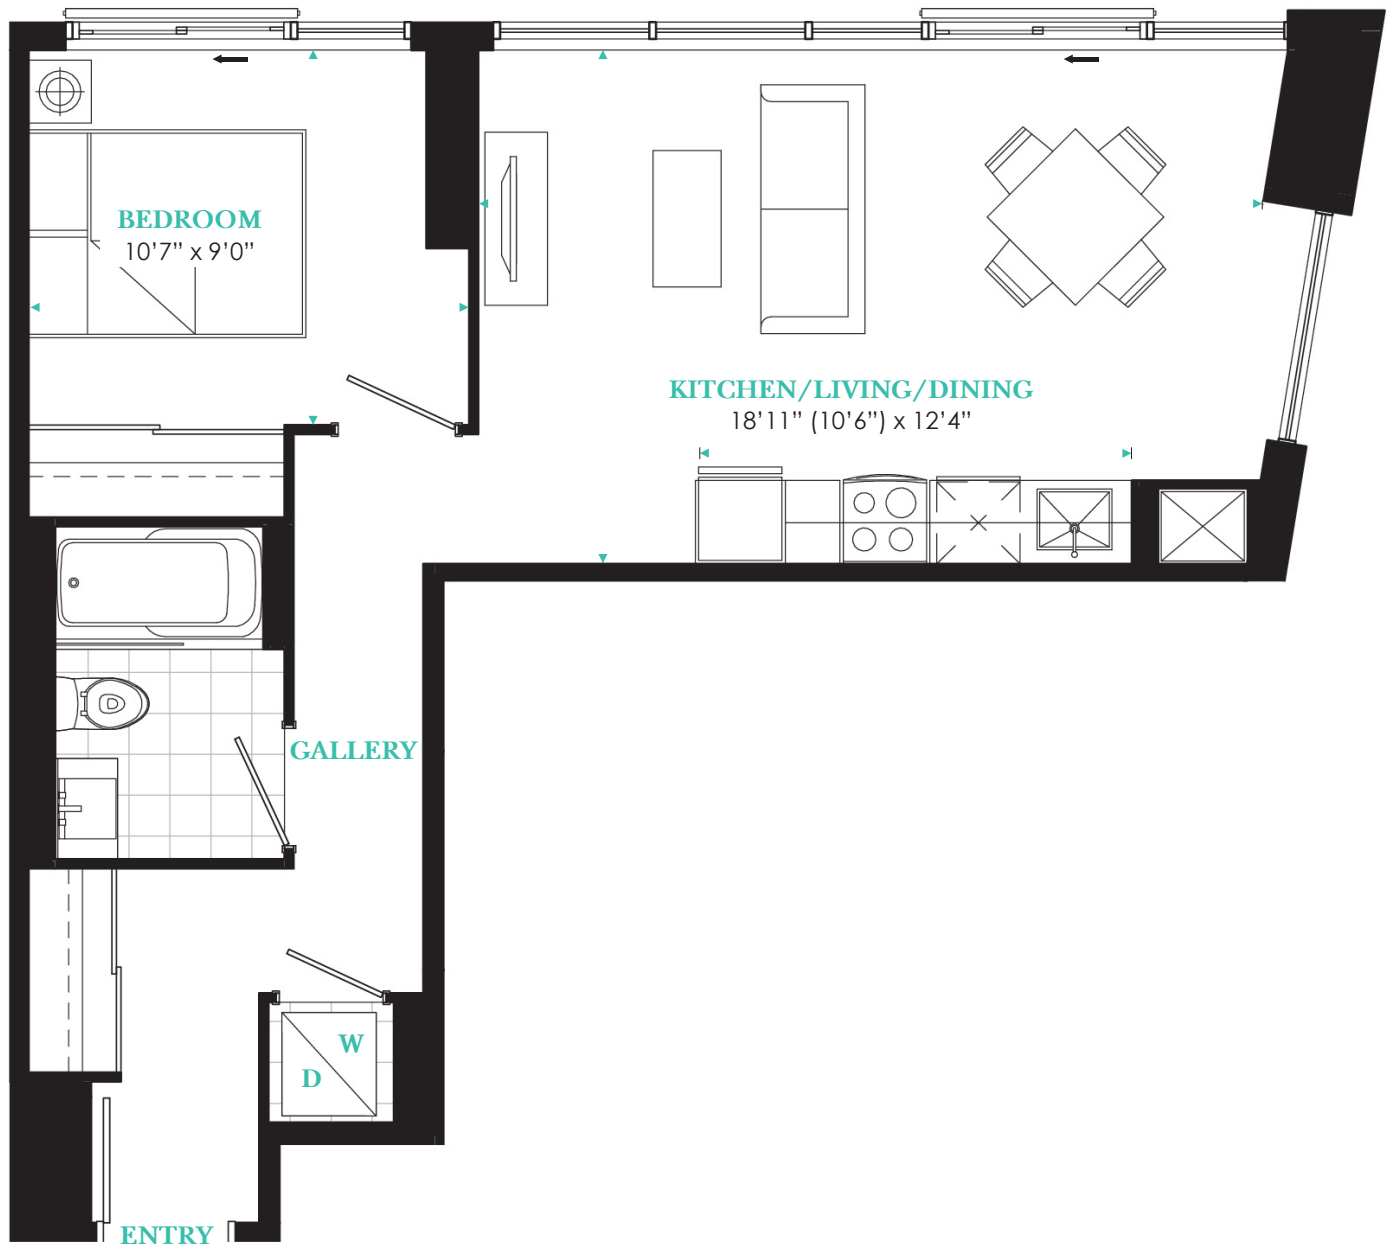

SUITES 402, 503

1 BEDROOM

Suite Area: **578** SQ.FT.

With Two Juliet Balconies

All areas and stated room dimensions are approximate. Sizes and specifications are subject to change without notice. Actual living area and balcony/terraces may vary from floor stated areas. E. & O.E.