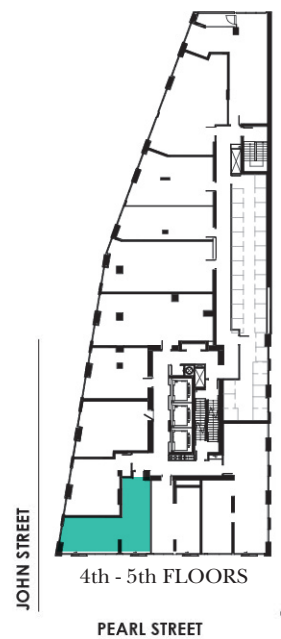

SUITES 402, 503

1 BEDROOM

Suite Area: **578** SQ.FT.

With Two Juliet Balconies

All areas and stated room dimensions are approximate. Sizes and specifications are subject to change without notice. Actual living area and balcony/terraces may vary from floor stated areas. E. & O.E.